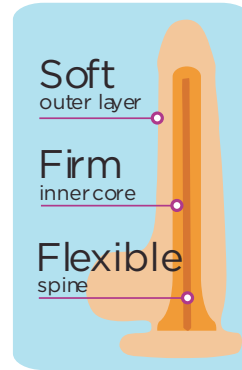

AU NATUREL

BOLD

January 2019
Contact info@blushnovelties.com
for distributor information

NEW

DUAL DENSITY SENA FEEL

Delight

Item#: BL-59900 Color: Pink UPC:819835023708
Item#: BL-59901 Color: Purple UPC:819835023777
Length: 6 inch
Insertable: 4.5 inch
Width: 1.5 inch

Pleaser

Item#: BL-36410 Color: Pink UPC:819835023661
Item#: BL-36411 Color: Purple UPC:819835023739
Length: 7 inch
Insertable: 5.5 inch
Width: 1.75 inch

Beefy

Item#: BL-36440 Color: Pink UPC:819835023678
Item#: BL-36441 Color: Purple UPC:819835023746
Length: 7 inch
Insertable: 5 inch
Width: 2 inch

Hero

Item#: BL-36460 Color: Pink UPC:819835023685
Item#: BL-36461 Color: Purple UPC:819835023753
Length: 8 inch
Insertable: 6 inch
Width: 1.75 inch

Pound

Item#: BL-55300 Color: Pink UPC:819835023647
Item#: BL-55301 Color: Purple UPC:819835023715
Item#: BL-55305 Color: Black UPC:819835023784
Length: 8.5 inch
Insertable: 6 inch
Width: 2 inch